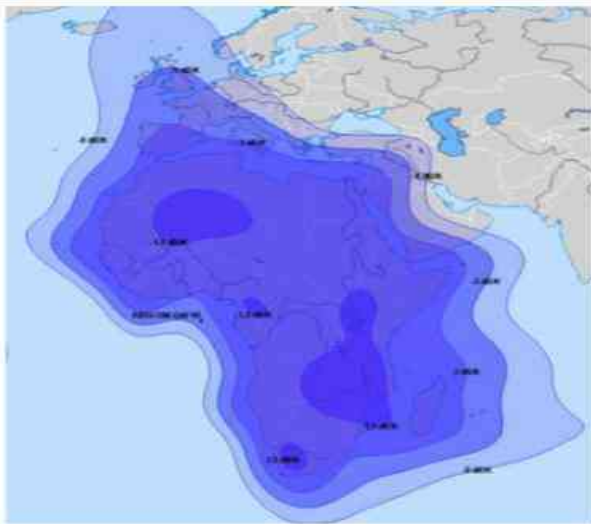

C-band Beam Peak EIRP(dBW): 44
Uplink (MHz): 6725 - 7025
Downlink (MHz): 4500 - 4800
Polarisation: Circular