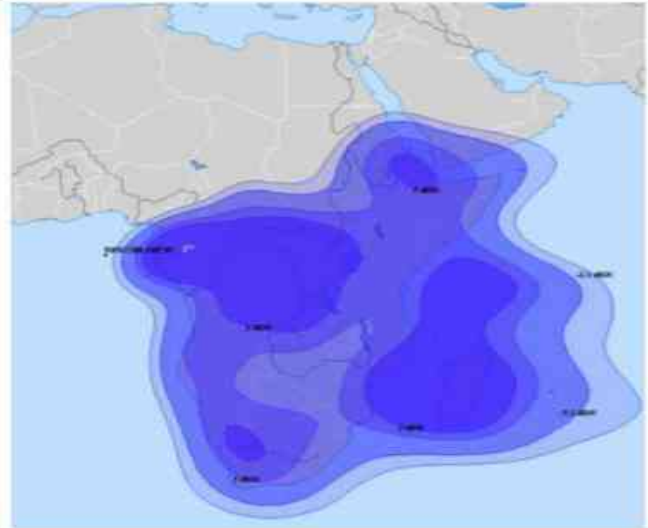

## OUR SATELLITE FOOT PRINTS FOR C AND Ku BAND

**KU North Beam EIRP**

*Ku-band North Beam Peak EIRP(dBW): 49.4*  
*Uplink (MHz): 12750 - 13250*  
*Downlink (MHz): 10270 – 11450*  
*Polarization: Linear*

Ku-band North Beam Peak G/T(dB/K): 4  
Uplink (MHz): 12750 - 13250  
Downlink (MHz): 10270 – 11450  
Polarization: Linea

Ku-band South Beam Peak EIRP(dBW): 50  
Uplink (MHz): 12750 - 13250  
Downlink (MHz): 10270 – 11450  
Polarization: Linear