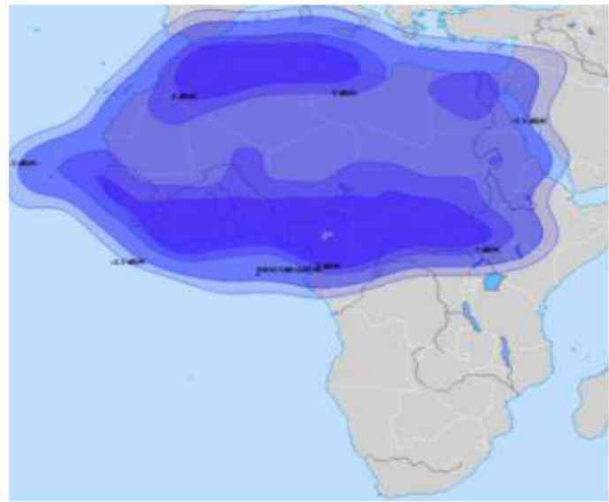

### OUR FREQUENCIES

		UPLINK			
		C band standard	C band planned	Ku band North	Ku band South
FREQUENCY (MHz)		6190 - 6425 LHCP	6725 - 7025 RHCP	12905 - 13250 H	12905 - 13250 V
DOWNLINK	C band standard	3925 - 4200 RHCP	68 MHz + 72 MHz		
	C band planned	4500 - 4800 LHCP		4 X 66 MHz 1 X 17 MHz	2 X 57 MHz
	Ku band North	10700 - 11450 H		2 X 57 MHz	6 X 27 MHz + 4X 22 MHz
	Ku band South	10700 - 11450 V			

## OUR SATELLITE FOOT PRINTS FOR C AND Ku BAND

**KU North Beam EIRP**

*Ku-band North Beam Peak EIRP(dBW): 49.4*  
*Uplink (MHz): 12750 - 13250*  
*Downlink (MHz): 10270 – 11450*  
*Polarization: Linear*