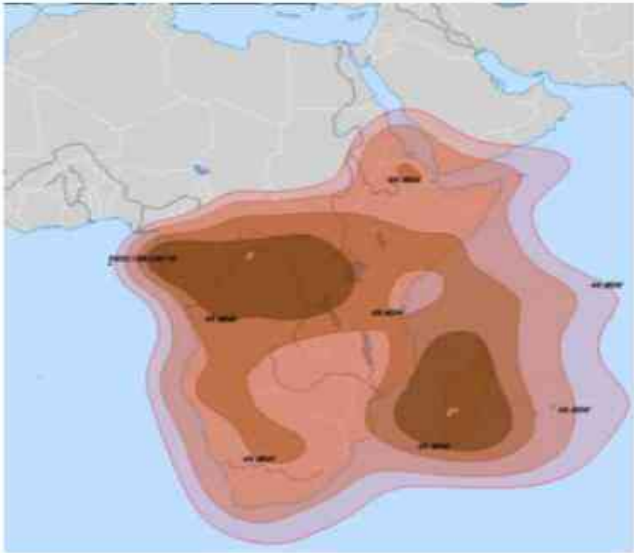

### OUR FREQUENCIES

		UPLINK			
		C band standard	C band planned	Ku band North	Ku band South
FREQUENCY (MHz)		6190 - 6425 LHCP	6725 - 7025 RHCP	12905 - 13250 H	12905 - 13250 V
DOWNLINK	C band standard	3925 - 4200 RHCP	68 MHz + 72 MHz		
	C band planned	4500 - 4800 LHCP		4 X 66 MHz 1 X 17 MHz	2 X 57 MHz
	Ku band North	10700 - 11450 H		2 X 57 MHz	6 X 27 MHz + 4X 22 MHz
	Ku band South	10700 - 11450 V			

## OUR SATELLITE FOOT PRINTS FOR C AND Ku BAND

**KU North Beam EIRP**

*Ku-band North Beam Peak EIRP(dBW): 49.4*  
*Uplink (MHz): 12750 - 13250*  
*Downlink (MHz): 10270 – 11450*  
*Polarization: Linear*

Ku-band North Beam Peak G/T(dB/K): 4  
Uplink (MHz): 12750 - 13250  
Downlink (MHz): 10270 – 11450  
Polarization: Linea

Ku-band South Beam Peak EIRP(dBW): 50  
Uplink (MHz): 12750 - 13250  
Downlink (MHz): 10270 – 11450  
Polarization: Linear