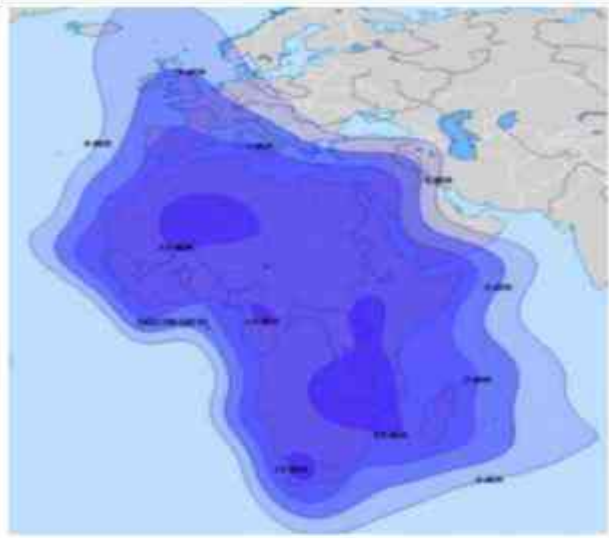

C-band Beam Peak G/T(dB/K): -1
Uplink (MHz): 6190 - 6425
Downlink (MHz): 3965 - 4200
Polarisation: Circular