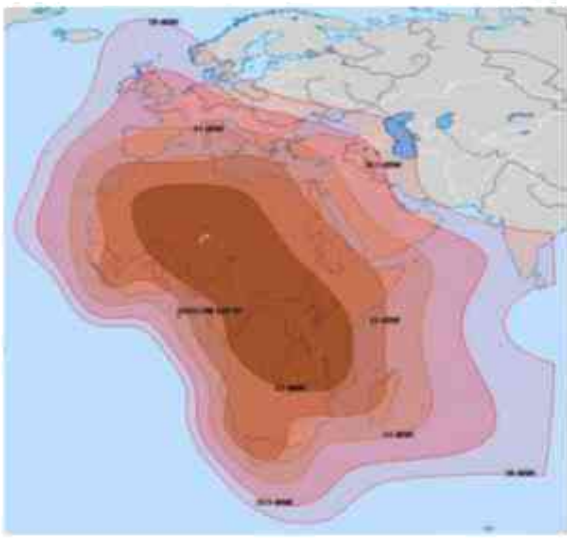

C-band Beam Peak EIRP(dBW): 45
Uplink (MHz): 6190 - 6425
Downlink (MHz): 3965 - 4200
Polarisation: Circular