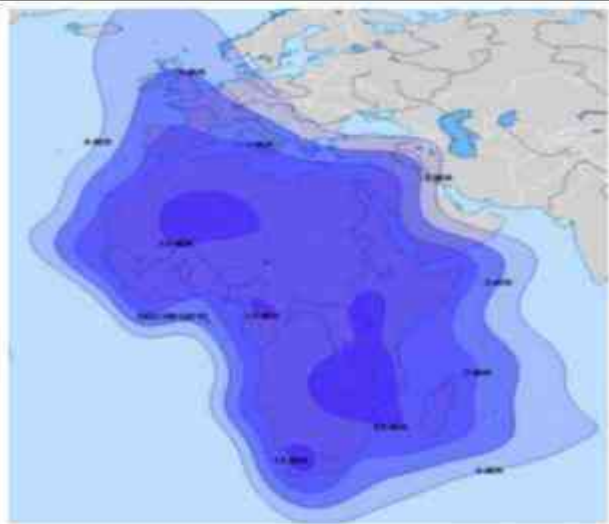

C-band Beam Peak EIRP(dBW): 45
Uplink (MHz): 6190 - 6425
Downlink (MHz): 3965 - 4200
Polarisation: Circular

C-band Beam Peak G/T(dB/K): -1
Uplink (MHz): 6190 - 6425
Downlink (MHz): 3965 - 4200
Polarisation: Circular

C-band Beam Peak EIRP(dBW): 44
Uplink (MHz): 6725 - 7025
Downlink (MHz): 4500 - 4800
Polarisation: Circular

C-band Beam Peak G/T(dB/K): -0.5
Uplink (MHz): 6725 - 7025
Downlink (MHz): 4500 - 4800
Polarisation: Circular

Contact us at :

Tel: +237672650062
+237691992910

Email: info@afriangateways.com

url: www.afriangateways.com