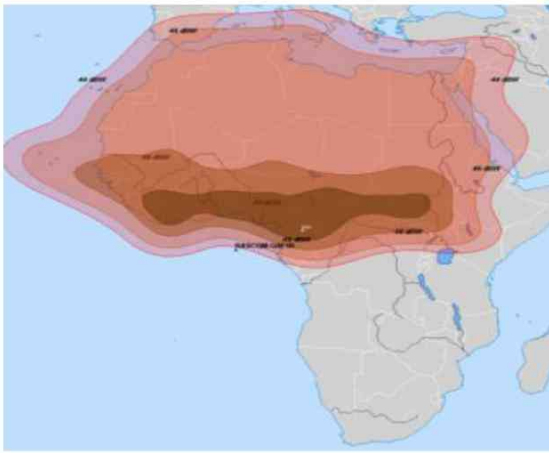

OUR SATELLITE FOOT PRINTS FOR C AND Ku BAND

KU North Beam EIRP

Ku-band North Beam Peak EIRP(dBW): 49.4
Uplink (MHz): 12750 - 13250
Downlink (MHz): 10270 – 11450
Polarization: Linear